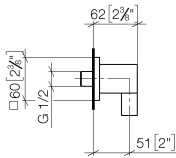

**Wall elbow - Brushed Champagne (22kt Gold)**

IMO

28 450 980

- 3/8" shower outlet
- rosette 60 x 60 mm
- 1/2" connection

Intrinsic protection against back flow.

Fits: IMO, MEM, CL.1, CYO

|   |                               |               |
|---|-------------------------------|---------------|
|    | Brushed Champagne (22kt Gold) | 28 450 980-46 |
|    | Chrome                        | 28 450 980-00 |
|    | Brushed Platinum              | 28 450 980-06 |
|    | Platinum                      | 28 450 980-08 |
|    | Durabrand (23kt Gold)         | 28 450 980-09 |
|    | Dark Chrome                   | 28 450 980-19 |
|    | Brushed Light Gold            | 28 450 980-27 |
|    | Brushed Durabrand (23kt Gold) | 28 450 980-28 |
|    | Matte Black                   | 28 450 980-33 |
|   | Champagne (22kt Gold)         | 28 450 980-47 |
|  | Brushed Chrome                | 28 450 980-93 |
|  | Brushed Dark Platinum         | 28 450 980-99 |

**Recommended miscellaneous**

- Concealed wall elbow -** 35 085 970 90
- max. recess depth 163 mm
  - min. recess depth 90 mm

28 450 980

mm [inches]