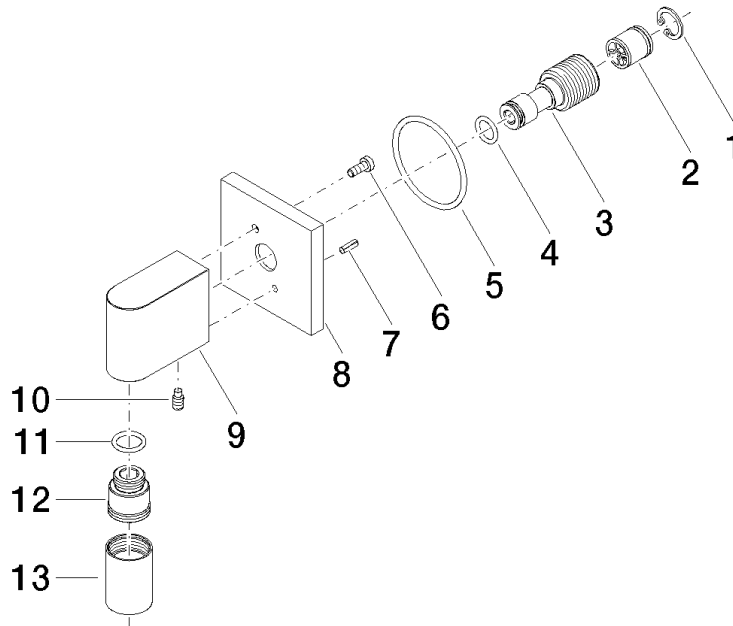

28 450 980

Spare parts list

No.	Item Number	Name	Quantity used	Delivery time
1	09 16 01 014 90	ring	1	2
2	90 23 01 141 00 90	back-flow preventer	1	2
3	09 24 03 116 20 90	nipple	1	2
4	09 14 10 008 90	seal	1	2
5	09 14 10 142 90	seal	1	2
6	09 30 30 054 90	screw	1	2
7	09 31 11 026 90	pin	1	2
8	09 27 82 006-46	rosette	1	30
9	09 11 03 046-46	connection	1	30
10	09 31 11 005 90	pin	1	2
11	90 14 10 077 00 90	seal	1	2
12	09 24 03 107 20 90	nipple	1	2
13	90 21 02 069 00-46	cover	1	30